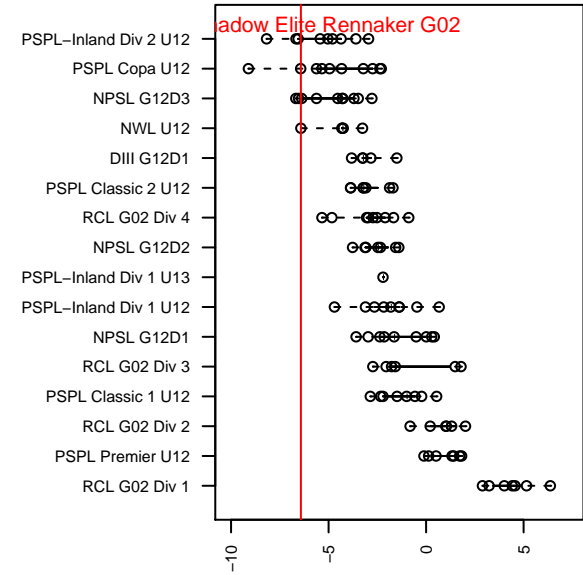

**attack and defense rating
relative to others at age
and all opponents in last 13 months**