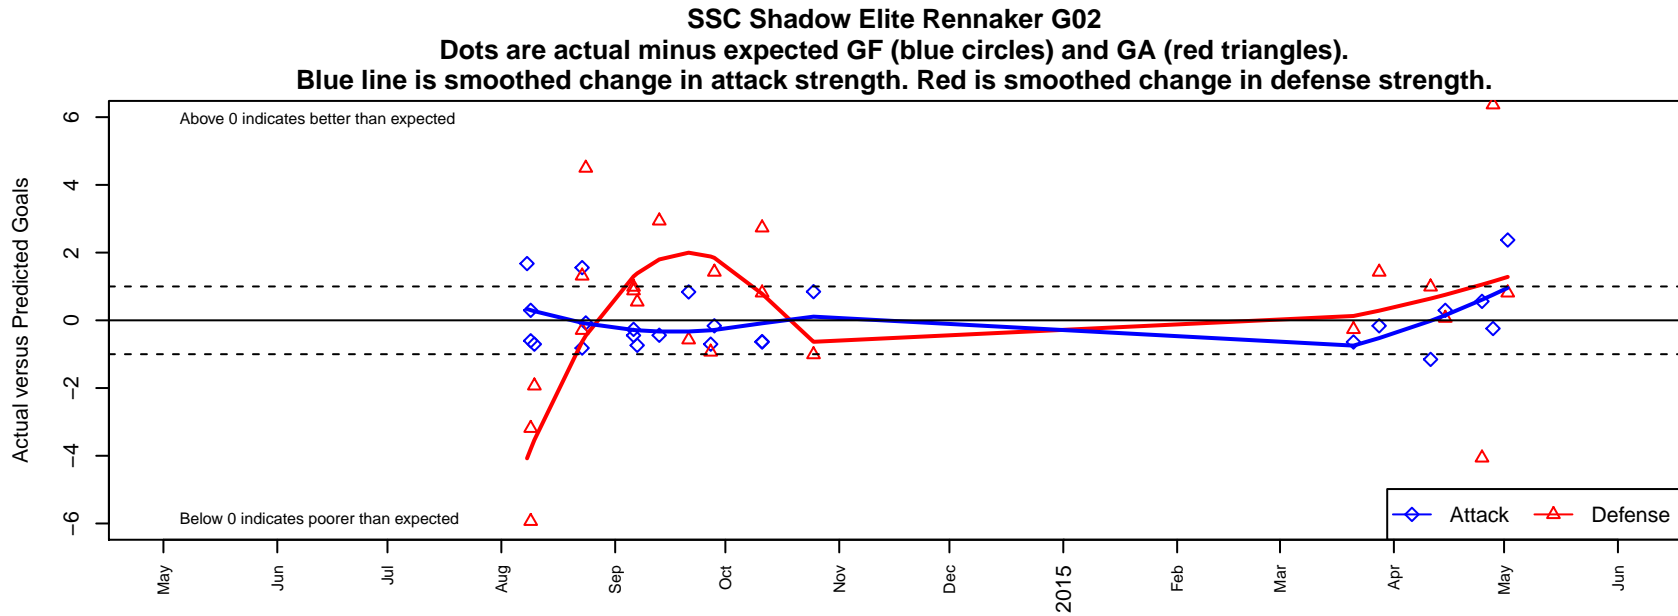

**attack and defense variance (black dot)
relative to other teams
and top 10 in region**

**attack and defense rating
relative to others at age
and all opponents in last 13 months**

SSC Shadow Elite Rennaker G02

Spokane SC Shadow
Spokane Valley, WA
G02 total strength=157
attack=0.11 defense=0.1
fall league = NWL U12
spr league = Spr NWL U12

alt names used:
SHADOW SSC SHADOW UNITED G'02- REN
GU12 SSC SHADOW UNITED-RENNAKER
SSC Shadow - Rennaker
SSC SHADOW UNITED G'02- RENNAKER (W
SSC SHADOW UNITED-RENNAKER

Venues played:
2014 Les Schwab NW Cup U12 Silver U12
2014 River City Challenge U12
2014 Pend Oreille Cup GU12 9v9
2014 NWL U12
2014 Spr NWL U12